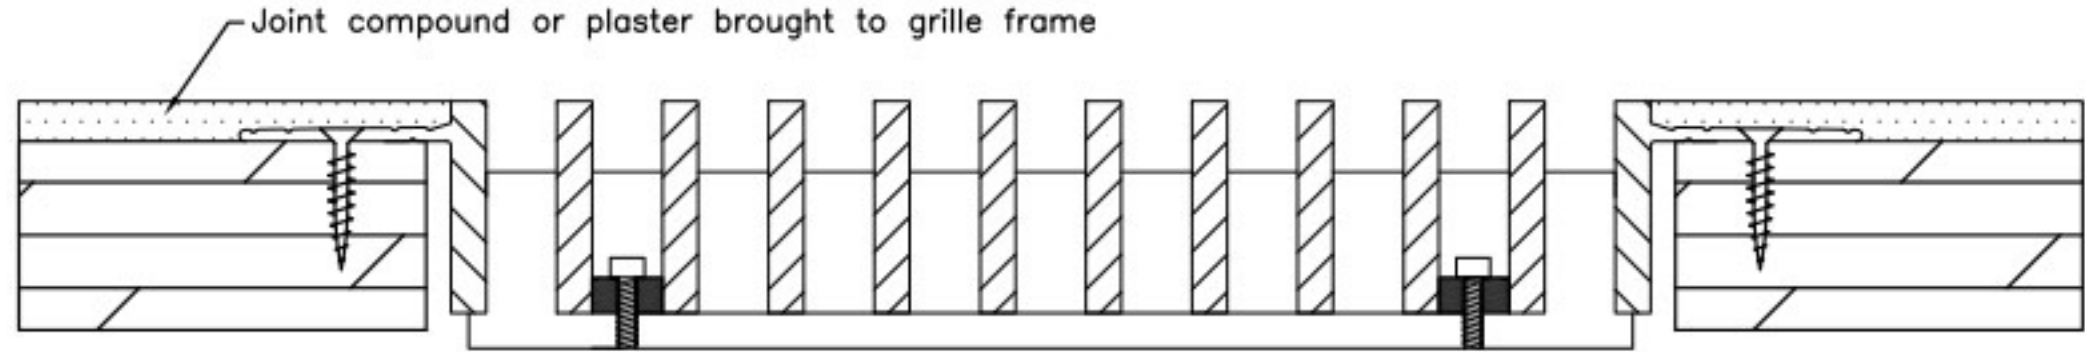

7B Linear bar grille with J-bead frame and removable core - for wall & ceiling applications (Shown with AAG100 bar style)

Artistry in Architectural Grilles
custom architectural grilles and metal-work

SECTION NAME: J-BEAD FRAME	
TITLE: INSTALLATION DETAIL	
DRAWN BY: QW	DRAWING #: # 7B
DATE: 12/18/2013	SCALE: NOT TO SCALE

ADVANCED ARCH GRILLES
149 Denton Avenue, New Hyde Park, NY 11040
Voice: 516-488-0628 Fax: 516-488-0728
Email: sales@agrilles.com