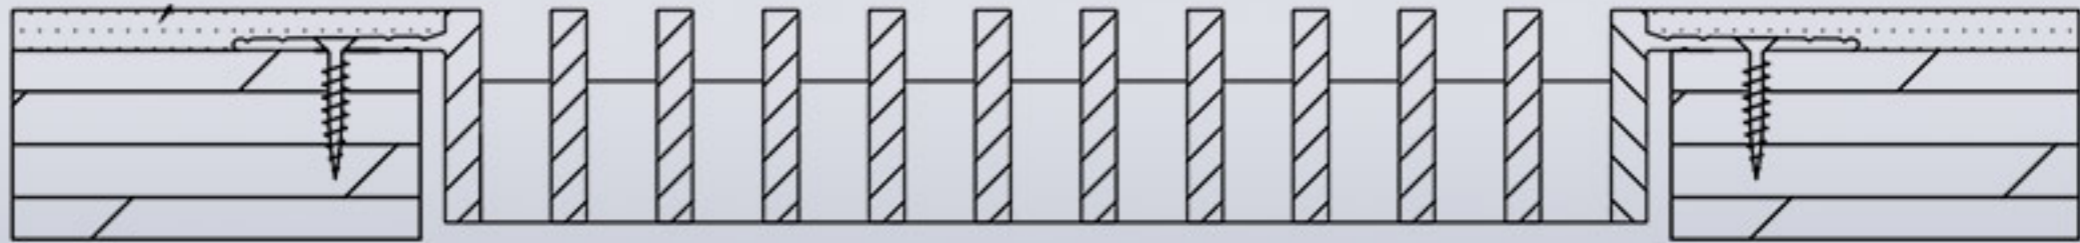

*Linear Bar Grilles*  
**Installation Details**

# # 7A Linear bar grille with J-bead frame - for wall & ceiling applications (Shown with AAG100 bar style)

Artistry in Architectural Grilles  
custom architectural grilles and metal-work

SECTION NAME: J-BEAD FRAME	
TITLE: INSTALLATION DETAIL	
DRAWN BY: QW	DRAWING #: # 7A
DATE: 12/18/2013	SCALE: NOT TO SCALE

# # 7B Linear bar grille with J-bead frame and removable core - for wall & ceiling applications (Shown with AAG100 bar style)

Artistry in Architectural Grilles  
custom architectural grilles and metal-work