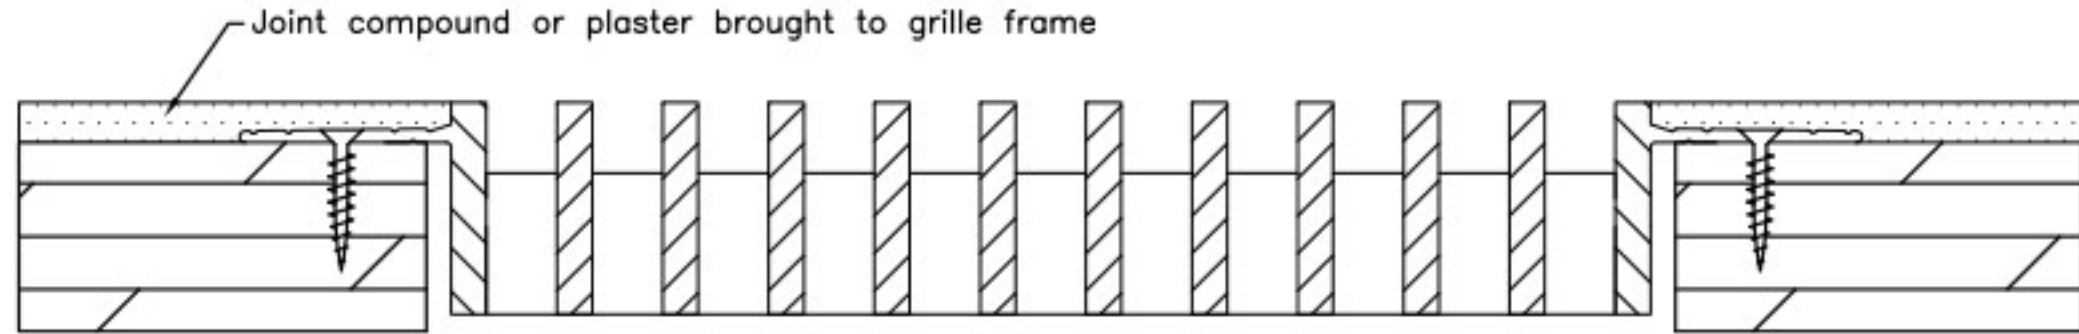

*Linear Bar Grilles*  
**Installation Details**

# # 7A Linear bar grille with J-bead frame - for wall & ceiling applications (Shown with AAG100 bar style)

Artistry in Architectural Grilles  
custom architectural grilles and metal-work

SECTION NAME: J-BEAD FRAME	
TITLE: INSTALLATION DETAIL	
DRAWN BY: QW	DRAWING #: # 7A
DATE: 12/18/2013	SCALE: NOT TO SCALE