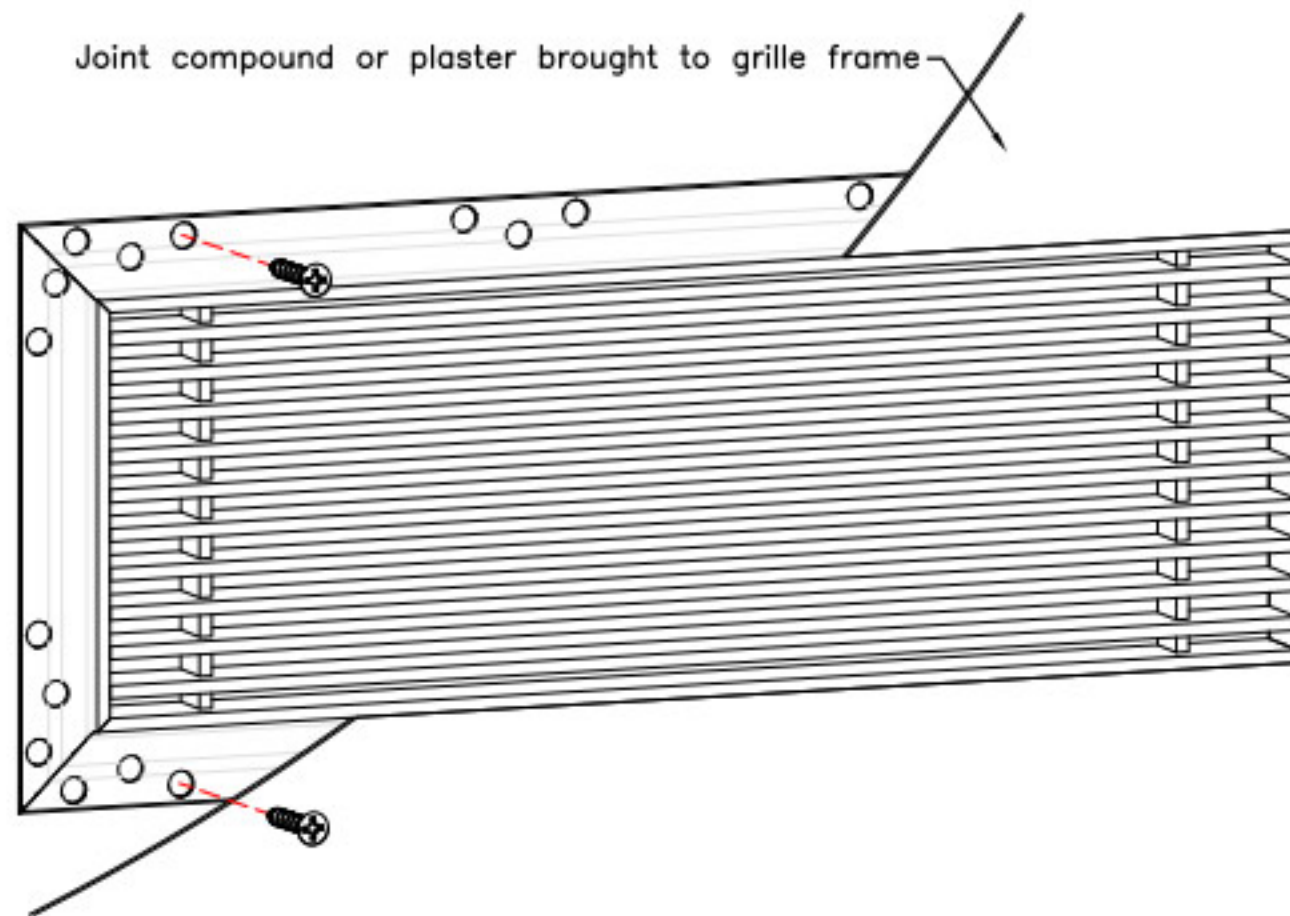

*Linear Bar Grilles*  
**Installation Details**

# # 7A Linear bar grille with J-bead frame - for wall & ceiling applications (Shown with AAG100 bar style)

Artistry in Architectural Grilles  
custom architectural grilles and metal-work

SECTION NAME: J-BEAD FRAME	
TITLE: INSTALLATION DETAIL	
DRAWN BY: QW	DRAWING #: # 7A
DATE: 12/18/2013	SCALE: NOT TO SCALE