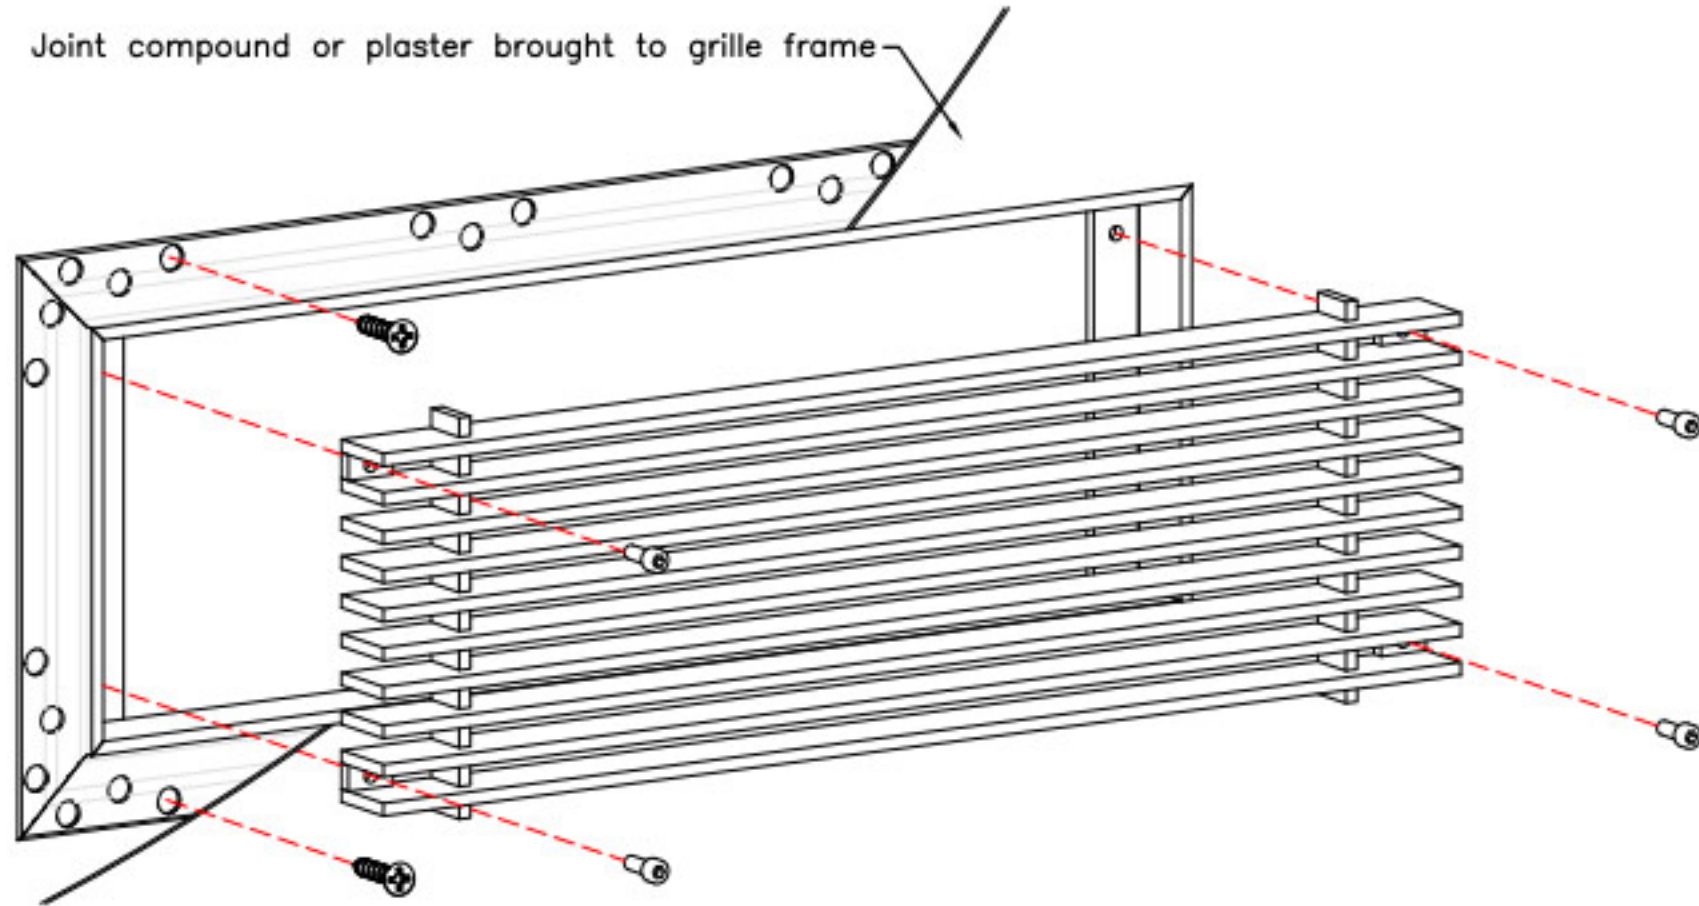

7B Linear bar grille with J-bead frame and removable core - for wall & ceiling applications (Shown with AAG100 bar style)

Artistry in Architectural Grilles
custom architectural grilles and metal-work

SECTION NAME: J-BEAD FRAME	
TITLE: INSTALLATION DETAIL	
DRAWN BY: QW	DRAWING #: # 7B
DATE: 12/18/2013	SCALE: NOT TO SCALE

ADVANCED ARCH GRILLES
149 Denton Avenue, New Hyde Park, NY 11040
Voice: 516-488-0628 Fax: 516-488-0728
Email: sales@agrilles.com